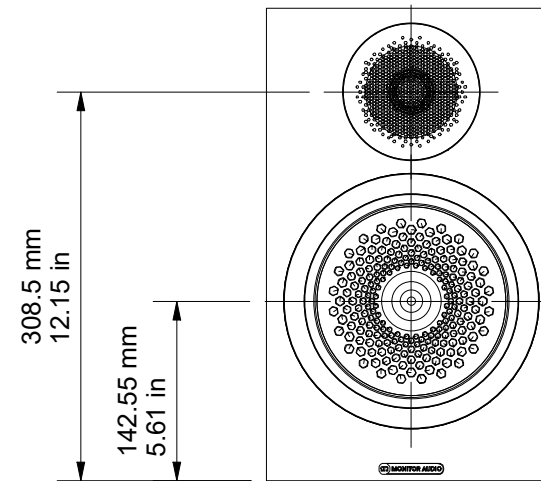

TOP

SIDE

FRONT

FRONT (GRILLE OFF)

BACK

BASE

DRAWING FOR REFERENCE ONLY

SILVER 100 7G