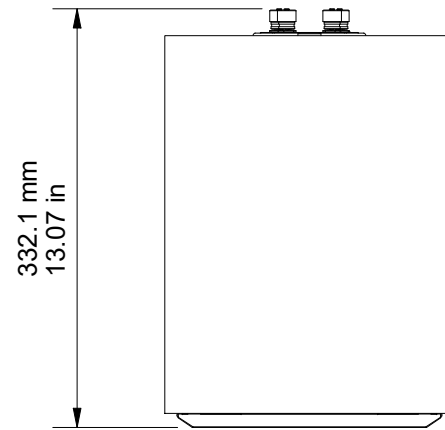

TOP

SIDE

FRONT

FRONT (GRILLE OFF)

BACK

BASE

DRAWING FOR REFERENCE ONLY

SILVER 100 7G