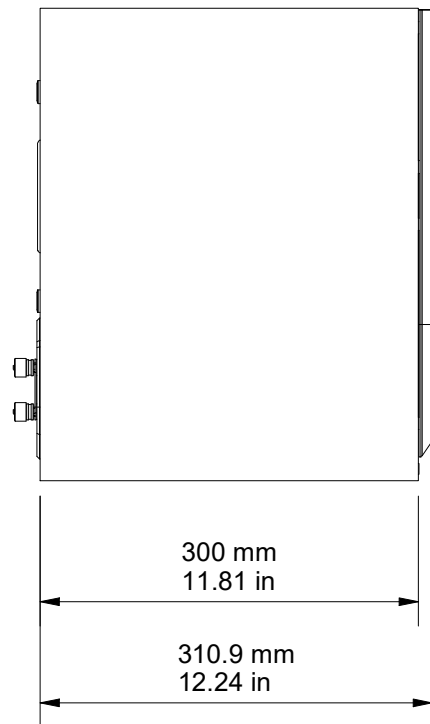

TOP

SIDE

FRONT

FRONT (GRILLE OFF)

BACK

BASE

DRAWING FOR REFERENCE ONLY

SILVER 100 7G