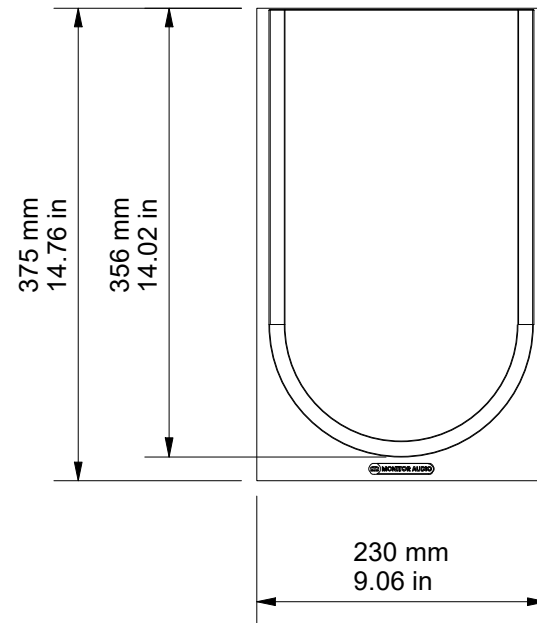

TOP

SIDE

FRONT

FRONT (GRILLE OFF)

BACK

BASE

DRAWING FOR REFERENCE ONLY

SILVER 100 7G