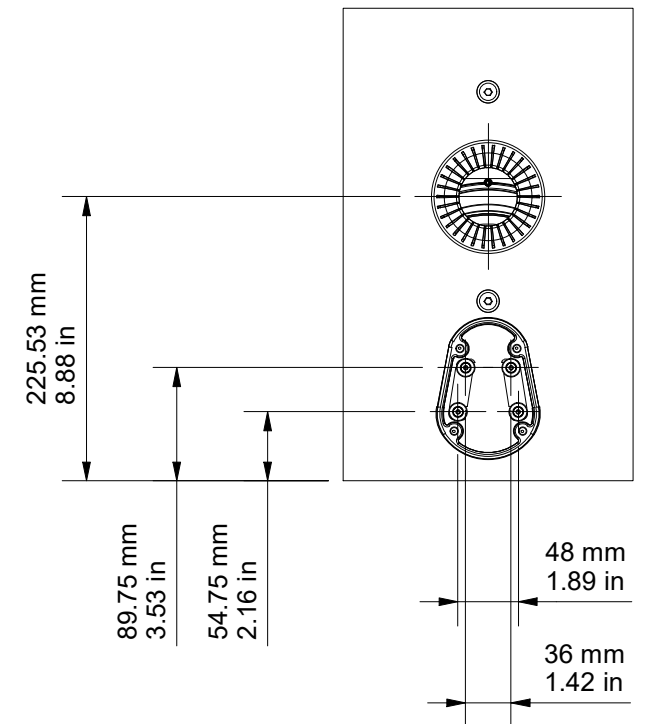

TOP

SIDE

FRONT

FRONT (GRILLE OFF)

BACK

BASE

DRAWING FOR REFERENCE ONLY

SILVER 100 7G